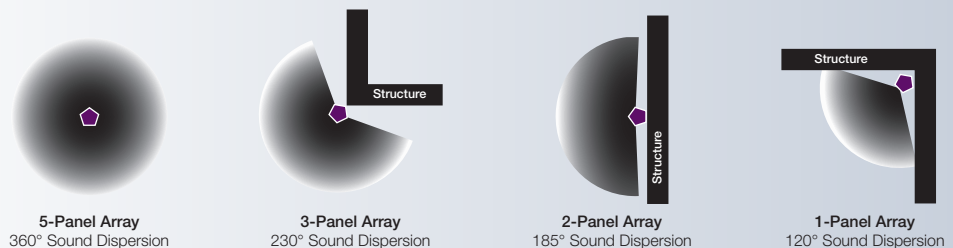

HS Series loudspeakers are available in a number of different configurations, from one panel configurations that provide a relatively narrow sound dispersion, to five-panel configurations with full 360° sound projection.