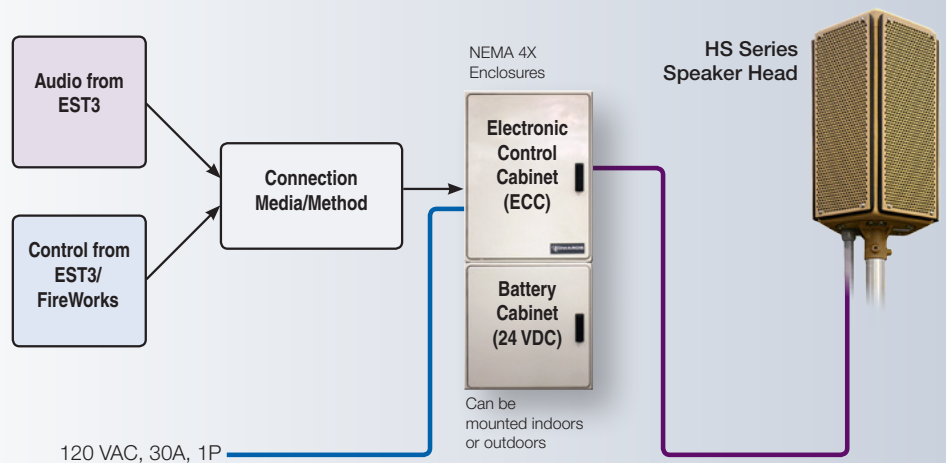

The unique design of HS Series loudspeakers allow for a 100 percent up-time duty cycle — when powered from an AC source, they can be powered and ready to perform 24/7. This makes them ideally suited for daily activation, as well as emergency use.

EST brand HS Series High Power Speaker Arrays (HPSA) employ exclusive HyperSpike® technology to deliver lightweight and acoustically sophisticated solutions for outdoor Mass Notification installations. These rugged outdoor-rated units are among the industry's smallest in physical size, yet they reproduce some of the clearest and loudest audio signals available. At a fraction of the weight and size of competing products, the typical EST solution can be mounted on rooftops without the need for costly structural reinforcement.